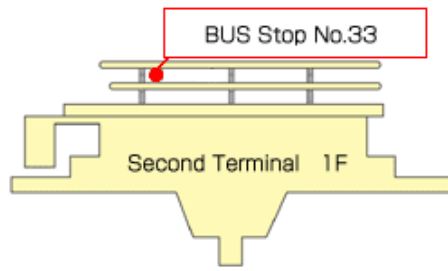

From the Airport to Hotel Nikko Narita.

Terminal 2 Bus stop

Time	Terminal 2 - Hotel
5	
6	
7	30
8	10 50
9	30
10	10 50
11	30
12	10
13	30 50
14	10 30 50
15	10 30 50
16	10 30 50
17	15 35 55
18	15 35 55
19	15 35 55
20	15 35 55
21	15 55
22	35
23	15